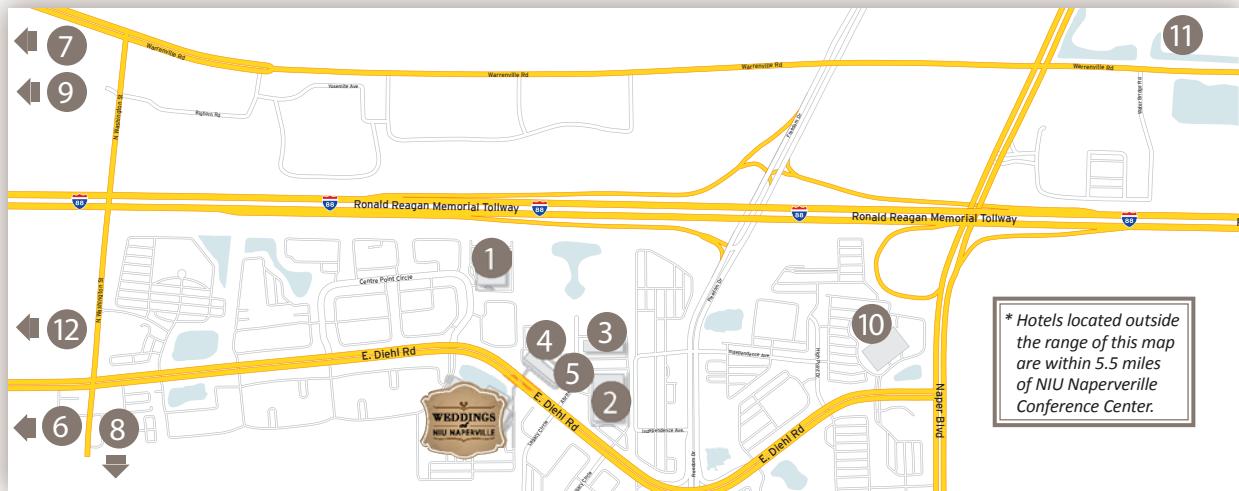

**1) Country Inn & Suites by Carlson**  
1837 Centre Point Circle  
Naperville, IL 60563  
630-505-3353  
CountryInns.com/napervilleil

**2) Courtyard by Marriott**  
1155 East Diehl Road  
Naperville, IL 60563  
630-505-0550  
Marriott.com/chinp

**3) Embassy Suites**  
1823 Abriter Ct.  
Naperville, IL 60563  
630-799-5900  
embassysuites.com

**4) Fairfield Inn-Naperville**  
1820 Abriter Court  
Naperville, IL 60563  
630-577-1820  
Marriott.com/chifn

**5) Hampton Inn**  
1087 East Diehl Road  
Naperville, IL 60563  
630-505-1400  
HamptonInn.com

**6) Hilton Garden Inn\***  
28351 Dodge Drive  
Warrenville, IL 60555  
630-393-3223  
HiltonGardenInn.Hilton.com