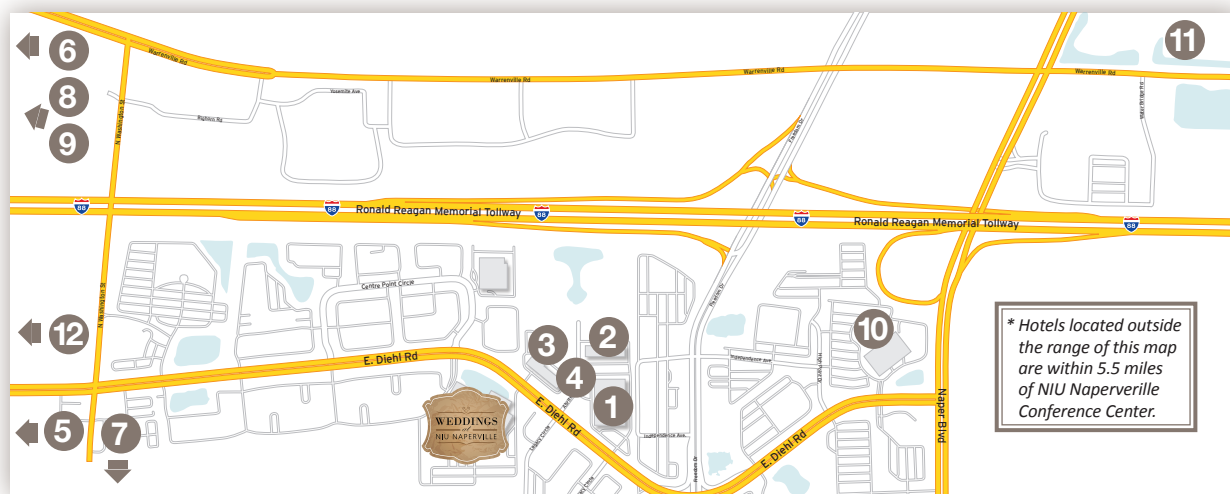

1120 E. Diehl Road
Naperville, IL 60563

www.napervilleweddings.niu.edu
630.577.9101

Local Hotels

NIU Naperville has partnered with several hotels near the center. When making reservations, please let the hotel know that you are hosting a wedding reception at our facility to ensure the best rate. Many hotels provide free shuttle service to the Naperville area.