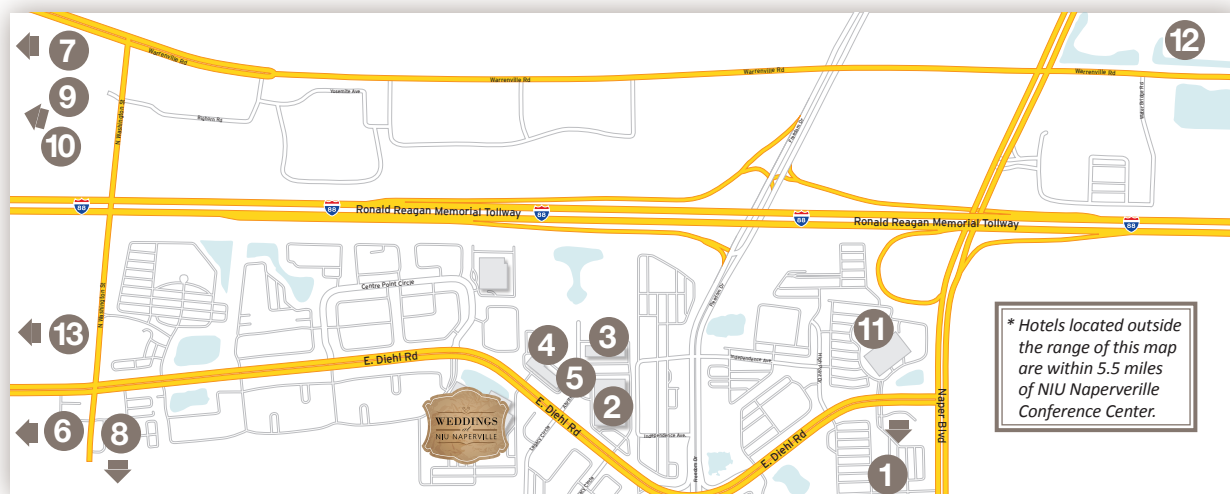

1120 E. Diehl Road
Naperville, IL 60563

www.napervilleweddings.niu.edu
630.577.9101

Local Hotels

NIU Naperville has partnered with several hotels near the center. When making reservations, please let the hotel know that you are hosting a wedding reception at our facility to ensure the best rate. Many hotels provide free shuttle service to the Naperville area.

- | | | |
|---|--|---|
| <p>1) Best Western, Naperville Inn
1617 Naperville Wheaton Road
Naperville
630-505-0200
bw.naperville.com</p> <p>2) Courtyard by Marriott
1155 East Diehl Road/Naperville
630-505-0550
Marriott.com/chinp</p> <p>3) Embassy Suites
1823 Abriter Ct./Naperville
630-799-5900
embassysuites.com</p> <p>4) Fairfield Inn-Naperville
1820 Abriter Court/Naperville
630-577-1820
Marriott.com/chifn</p> <p>5) Hampton Inn
1087 East Diehl Road/Naperville
630-505-1400
HamptonInn.com</p> | <p>6) Hilton Garden Inn*
28351 Dodge Drive/Warrenville
630-393-3223
HiltonGardenInn.Hilton.com</p> <p>7) Hotel Arista*
2139 City Gate Ln/Naperville
630-579-4100
HotelArista.com</p> <p>8) Hotel Indigo*
120 Water Street /Naperville
630-778-9676
hotelindigo.com</p> <p>9) Hyatt House*
27554 Maecliff Drive/Warrenville
630-836-2960
ChicagoWarrenville.House.Hyatt.com</p> <p>10) Hyatt Place*
27576 Maecliff Drive/Warrenville
630-657-7672
ChicagoWarrenville.Place.Hyatt.com</p> | <p>11) Marriott Chicago Naperville
1801 N. Naper .Blvd./Naperville
630-505-4900
ChicagoMarriottNaperville.com</p> <p>12) Sheraton Lisle*
3000 Warrenville Rd./Lisle
630-505-1000</p> <p>13) Spring Hill Suites*
4305 Weaver Pkwy./Warrenville
630-505-1000
Marriott.com/chiw</p> |
|---|--|---|